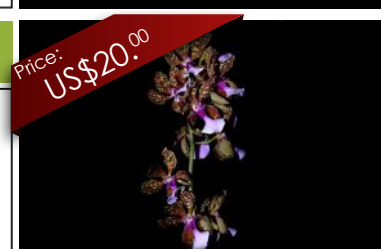

Trichocentrum lanceanum

Temperature: Warm to intermediate
Humidity: High
Light: Low
Ventilation: High

Potted or Mounted: Potted
Plant size: Height up to 30 cms
Flower size: 5 cms across, upright spike
Flowering season: -