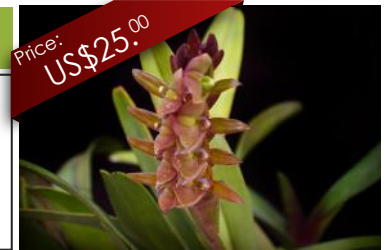

Epidendrum sp 1530 (Rare & showy species)

Temperature: Intermediate
Humidity: Medium
Light: Good
Ventilation: High

Potted or Mounted: Potted
Plant size: Height up to 18 cms
Flower size: Crowded spikes of 3 cms
Flowering season: -