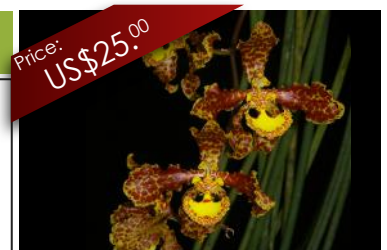

Oncidium stacyi (Recently discovered in Peru, very showy)

Temperature: Warm
Humidity: High
Light: Low
Ventilation: High

Potted or Mounted: Mounted upside down
Plant size: Height up to 160 cms
Flower size: Long spikes with flowers 8 cms across
Flowering season: -

Price:
US$25.00