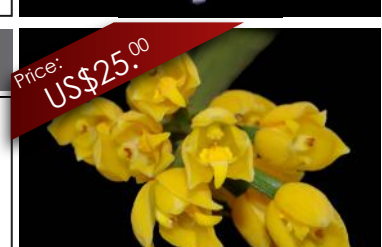

Vasquezziella boliviana (Rare species, related to Lueddemannia)

Temperature: Intermediate
Humidity: High
Light: Low
Ventilation: High

Potted or Mounted: Potted
Plant size: Height up to 30 cms
Flower size: Spikes with 3 cms flowers
Flowering season: -